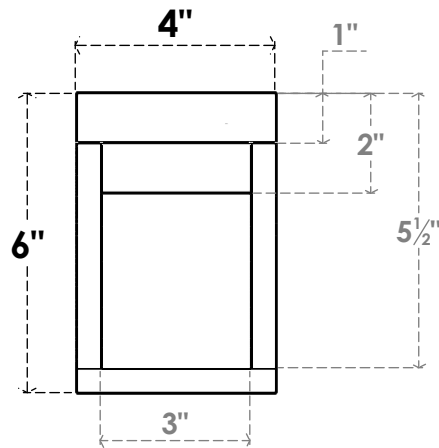

ITEM NUMBER: RFTURO040X06000X12000X006RIV00RCPR

4"W X 6"H X 12"L TIMBERTHANE ROUGH CEDAR RIVERA FAUX WOOD OPEN RAFTER TAIL, 6"L END, PRIMED TAN

ISOMETRIC

GENERATED DATE : 03/02/2023

EKENA MILLWORK
2300 WEST MAIN ST.
CLARKSVILLE, TX 75426
TOLL FREE: 866-607-0453
WWW.EKENAMILLWORK.COM

NOTES

1. INSTALLATION TO BE COMPLETED IN ACCORDANCE WITH MANUFACTURER'S SPECIFICATIONS.
2. DRAWING MAY NOT BE TO SCALE
3. THIS DRAWING IS INTENDED FOR DESIGN AND PLANNING PURPOSES ONLY.
4. ALL INFORMATION CONTAINED HEREIN WAS CURRENT AT THE TIME OF DEVELOPMENT BUT MUST BE REVIEWED AND APPROVED BY THE PRODUCT MANUFACTURER TO BE CONSIDERED ACCURATE.
5. TIMBERTHANE ARCHITECTURAL PRODUCTS ARE MADE FROM HIGH DENSITY URETHANE AND COME FACTORY PRIMED