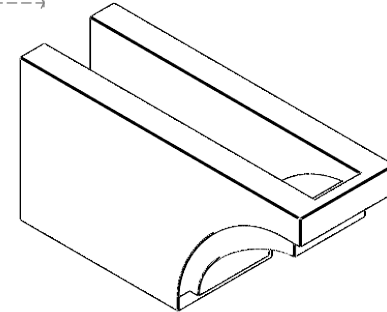

ITEM NUMBER: RFTURO040X06000X12000X006RIV00RCPR

4"W X 6"H X 12"L TIMBERTHANE ROUGH CEDAR RIVERA FAUX WOOD OPEN RAFTER TAIL, 6"L END, PRIMED TAN

ISOMETRIC

GENERATED DATE : 03/02/2023

EKENA MILLWORK
2300 WEST MAIN ST.
CLARKSVILLE, TX 75426
TOLL FREE: 866-607-0453
WWW.EKENAMILLWORK.COM

NOTES

1. INSTALLATION TO BE COMPLETED IN ACCORDANCE WITH MANUFACTURER'S SPECIFICATIONS.
2. DRAWING MAY NOT BE TO SCALE
3. THIS DRAWING IS INTENDED FOR DESIGN AND PLANNING PURPOSES ONLY.
4. ALL INFORMATION CONTAINED HEREIN WAS CURRENT AT THE TIME OF DEVELOPMENT BUT MUST BE REVIEWED AND APPROVED BY THE PRODUCT MANUFACTURER TO BE CONSIDERED ACCURATE.
5. TIMBERTHANE ARCHITECTURAL PRODUCTS ARE MADE FROM HIGH DENSITY URETHANE AND COME FACTORY PRIMED