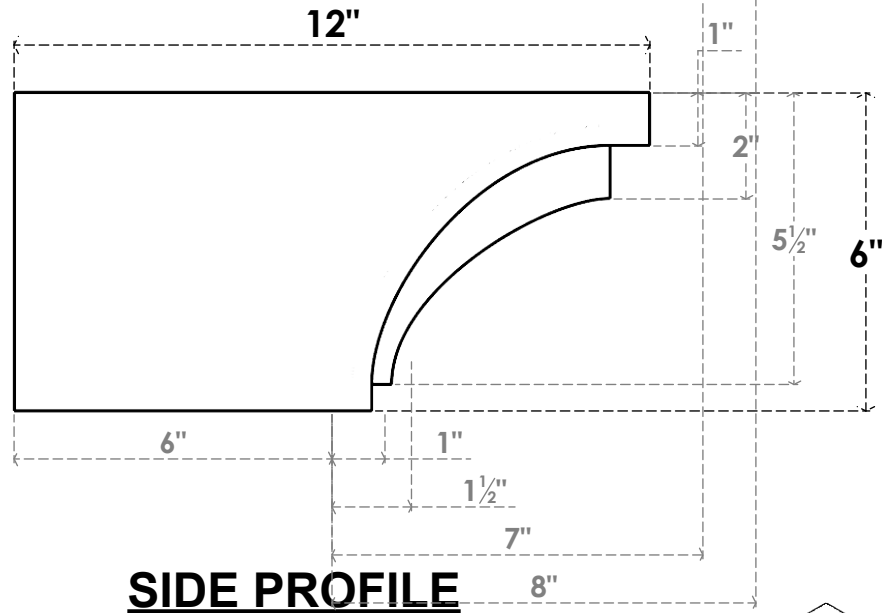

ITEM NUMBER: RFTURO040X06000X12000X006RIV00RCPR

4"W X 6"H X 12"L TIMBERTHANE ROUGH CEDAR RIVERA FAUX WOOD OPEN RAFTER TAIL, 6"L END, PRIMED TAN

ISOMETRIC

GENERATED DATE : 03/02/2023

EKENA MILLWORK
2300 WEST MAIN ST.
CLARKSVILLE, TX 75426
TOLL FREE: 866-607-0453
WWW.EKENAMILLWORK.COM

NOTES

1. INSTALLATION TO BE COMPLETED IN ACCORDANCE WITH MANUFACTURER'S SPECIFICATIONS.
2. DRAWING MAY NOT BE TO SCALE
3. THIS DRAWING IS INTENDED FOR DESIGN AND PLANNING PURPOSES ONLY.
4. ALL INFORMATION CONTAINED HEREIN WAS CURRENT AT THE TIME OF DEVELOPMENT BUT MUST BE REVIEWED AND APPROVED BY THE PRODUCT MANUFACTURER TO BE CONSIDERED ACCURATE.
5. TIMBERTHANE ARCHITECTURAL PRODUCTS ARE MADE FROM HIGH DENSITY URETHANE AND COME FACTORY PRIMED